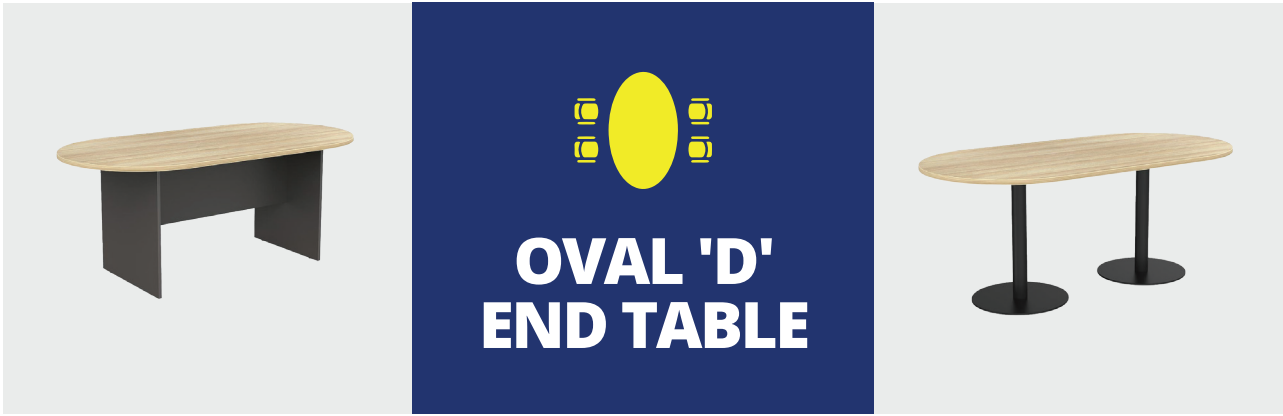

Meeting Room (Maximum)

↔ TABLE SIZE (MM)	SEATING CAPACITY (NO. OF CHAIRS)									
	2	4	5	6	8	10	12	14	16	18
1800 x 900					✓					
1800 x 1200					✓					
2100 x 1200						✓				
2400 x 1200							✓			
2700 x 1200							✓			
2700 x 1500							✓			
3000 x 1200								✓		
3000 x 1500								✓		
3600 x 1200									✓	
3600 x 1500									✓	

Board Room (Relaxed)

↔ TABLE SIZE (MM)	SEATING CAPACITY (NO. OF CHAIRS)								
	4	5	6	8	10	12	14	16	18
1800 x 900	✓								
1800 x 1200	✓								
2100 x 1200			✓						
2400 x 1200				✓					
2700 x 1200				✓					
2700 x 1500				✓					
3000 x 1200					✓				
3000 x 1500					✓				
3600 x 1200						✓			
3600 x 1500						✓