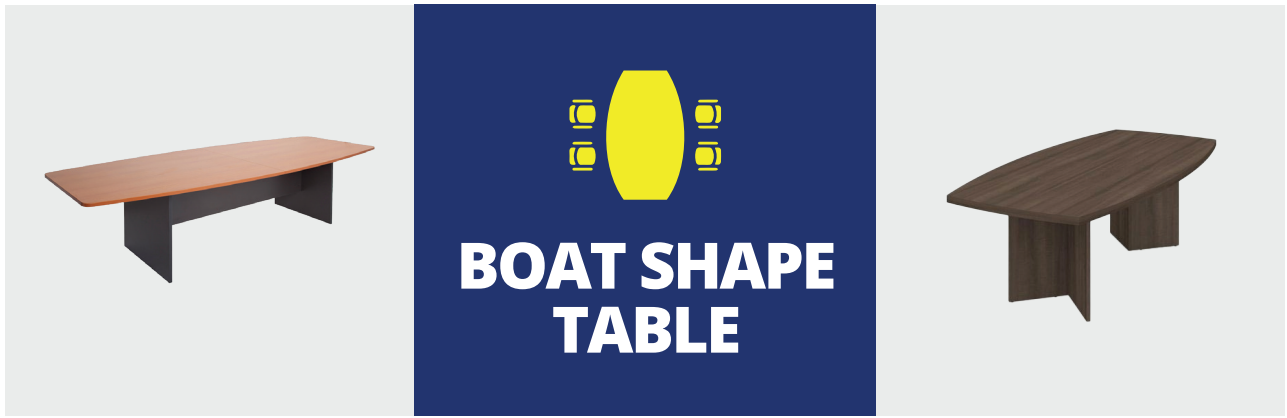

Meeting Room (Maximum)

↔ TABLE SIZE (MM)	SEATING CAPACITY (NO. OF CHAIRS)									
	2	4	5	6	8	10	12	14	16	18
1800 x 900					✓					
1800 x 1200					✓					
2400 x 1200						✓				
2700 x 1200							✓			
3000 x 1200							✓			
3000 x 1500							✓			
3600 x 1500									✓	
4200 x 1500										✓

Board Room (Relaxed)

↔ TABLE SIZE (MM)	SEATING CAPACITY (NO. OF CHAIRS)									
	4	5	6	8	10	12	14	16	18	
1800 x 900	✓									
1800 x 1200			✓							
2400 x 1200				✓						
2700 x 1200				✓						
3000 x 1200				✓						
3000 x 1500					✓					
3600 x 1500						✓				
4200 x 1500							✓